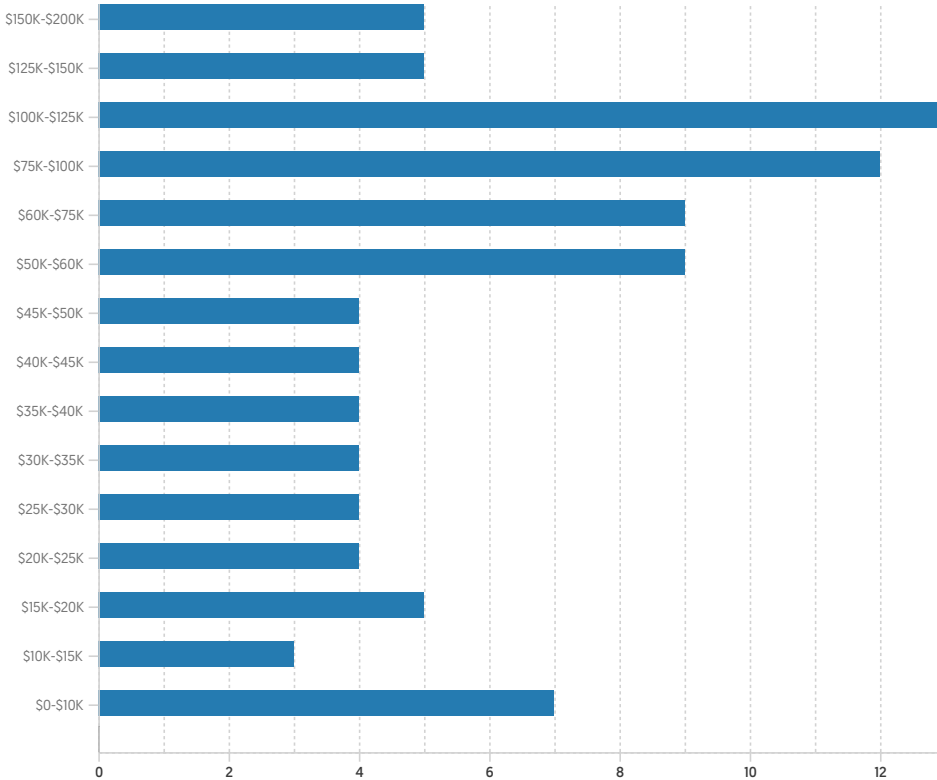

HOUSEHOLD INCOME

Average Household Income **$61,937**

Average Per Capita Income **$44,856**