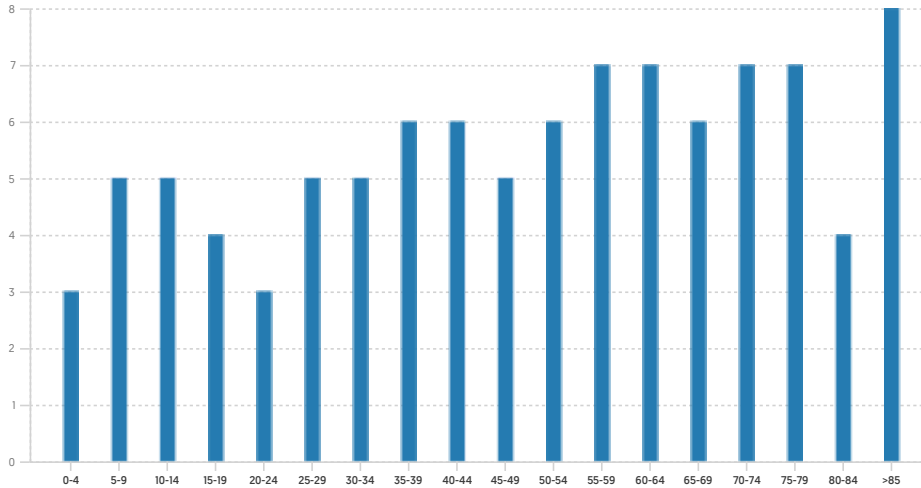

POPULATION

SUMMARY

Estimated Population	32,460
Population Growth (since 2010)	6.7%
Population Density (ppl / mile)	2,869
Median Age	51.4

HOUSEHOLD

Number of Households	15,069
Household Size (ppl)	2
Households w/ Children	5,416

AGE

GENDER

MARITAL STATUS

HOUSING

SUMMARY

Median Home Sale Price	\$294,000
Median Dwelling Age	1976 years

STABILITY

Annual Residential Turnover	18.1%
-----------------------------	--------------