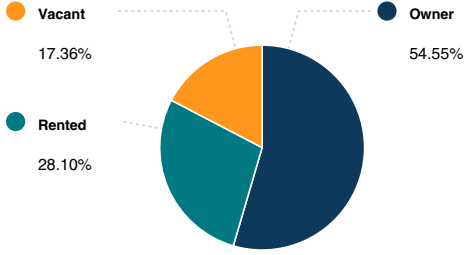

AGE

GENDER

MARITAL STATUS

HOUSING

SUMMARY

Median Home Sale Price	\$294,000
Median Dwelling Age	1976 years

STABILITY

Annual Residential Turnover	18.1%
-----------------------------	--------------

OCCUPANCY

FAIR MARKET RENTS (COUNTY)

QUALITY OF LIFE

WORKERS BY INDUSTRY

Agricultural, Forestry, Fishing	34
Construction	1,160
Manufacturing	522
Transportation and Communications	702
Wholesale Trade	384
Retail Trade	2,174
Finance, Insurance and Real Estate	1,039
Services	6,067
Public Administration	354