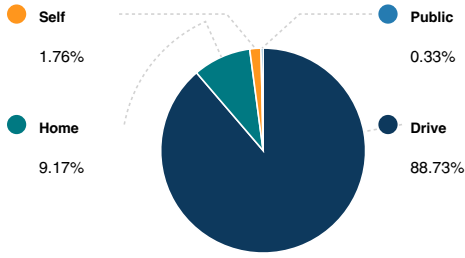

OCCUPANCY

FAIR MARKET RENTS (COUNTY)

QUALITY OF LIFE

WORKERS BY INDUSTRY

Agricultural, Forestry, Fishing	34
Construction	1,160
Manufacturing	522
Transportation and Communications	702
Wholesale Trade	384
Retail Trade	2,174
Finance, Insurance and Real Estate	1,039
Services	6,067
Public Administration	354

WORKFORCE

HOUSEHOLD INCOME

Average Household Income **\$61,937**

Average Per Capita Income **\$44,856**

COMMUTE METHOD

Median Travel Time **22 min**

WEATHER

January High Temp (avg °F)	70.9
January Low Temp (avg °F)	51.8
July High Temp (avg °F)	89.8
July Low Temp (avg °F)	75
Annual Precipitation (inches)	53.01

EDUCATION

EDUCATIONAL CLIMATE INDEX (1)

HIGHEST LEVEL ATTAINED

Less than 9th grade	423
Some High School	1,581
High School Graduate	7,412
Some College	5,477
Associate Degree	2,304
Bachelor's Degree	7,557
Graduate Degree	3,630