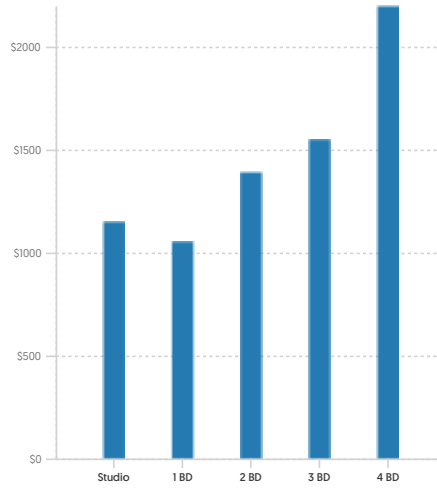

FAIR MARKET RENTS (COUNTY)

QUALITY OF LIFE

WORKERS BY INDUSTRY

Agricultural, Forestry, Fishing	34
Construction	1,160
Manufacturing	522
Transportation and Communications	702
Wholesale Trade	384
Retail Trade	2,174
Finance, Insurance and Real Estate	1,039
Services	6,067
Public Administration	354