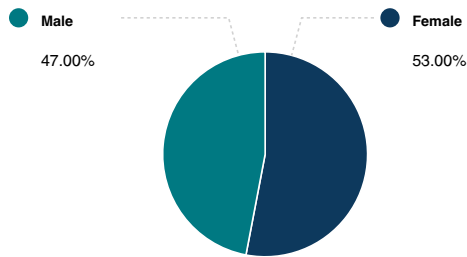

POPULATION

SUMMARY

Estimated Population	32,460
Population Growth (since 2010)	6.7%
Population Density (ppl / mile)	2,869
Median Age	51.4

HOUSEHOLD

Number of Households	15,069
Household Size (ppl)	2
Households w/ Children	5,416

AGE

GENDER

MARITAL STATUS

HOUSING

SUMMARY

Median Home Sale Price	$294,000
Median Dwelling Age	1976 years

STABILITY

Annual Residential Turnover	18.1%