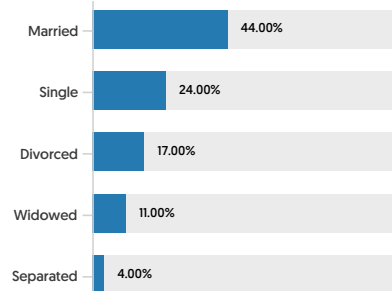

POPULATION

SUMMARY

Estimated Population	32,460
Population Growth (since 2010)	6.7%
Population Density (ppl / mile)	2,869
Median Age	51.4

HOUSEHOLD

Number of Households	15,069
Household Size (ppl)	2
Households w/ Children	5,416

AGE

GENDER

MARITAL STATUS

HOUSING

SUMMARY

Median Home Sale Price	\$294,000
Median Dwelling Age	1976 years

STABILITY

Annual Residential Turnover	18.1%
-----------------------------	--------------